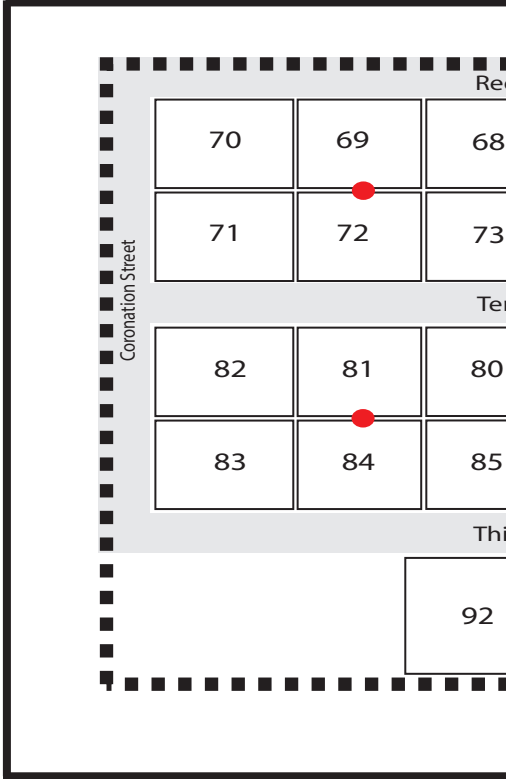

Kismet Riverside Lodge Community Map

- Fire Hose Reel
- Evacuation Point
- Permanent Residential Area
- Cottage Rentals
- L&E
- Office
- Powered & Non Powered Sites
- Drive-thou Ensuites Sites
- Motel 12 Rooms
- Disabledd Car Park