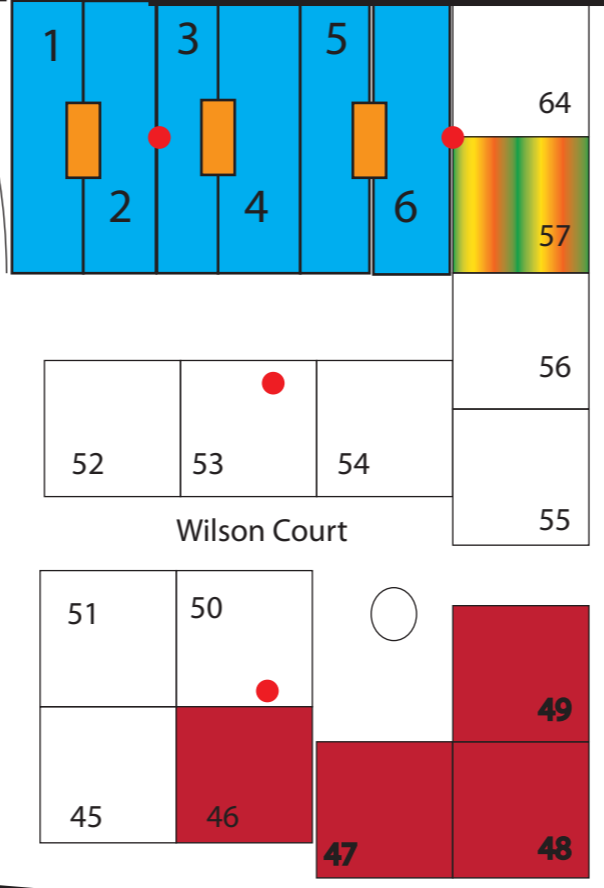

Kismet Riverside Lodge Community Map

Elvis Presley Drive

Speed Limit 15 Km

Rogers Road

Evacuation point

Volley Ball

- Fire Hose reel
- Evacuation point
- Laundry & Ensuite block
- Permanent Residential Area