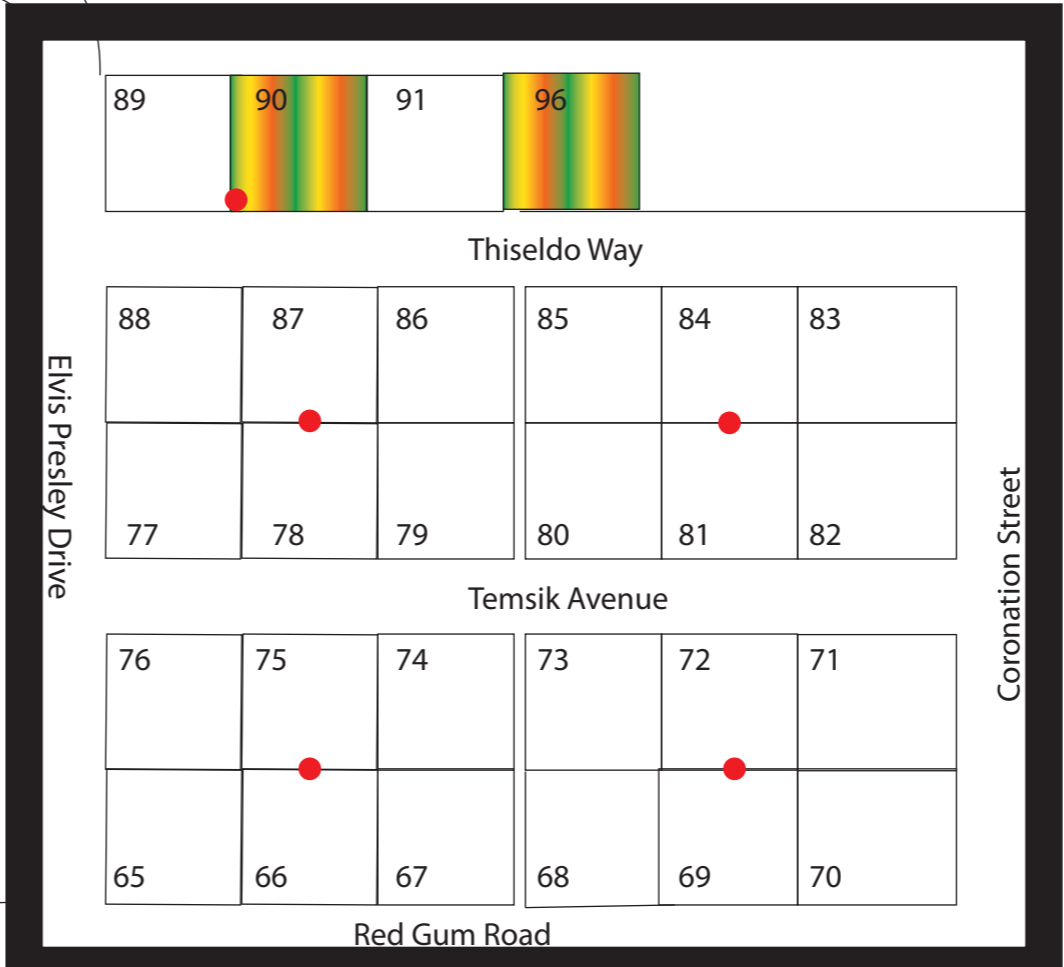

Kismet Riverside Lodge Community Map

Elvis Presley Drive

Speed Limit 15 Km

Rogers Road

Evacuation point

Volley Ball

- Fire Hose reel
- Evacuation point
- Laundry & Ensuite block
- Permanent Residential Area